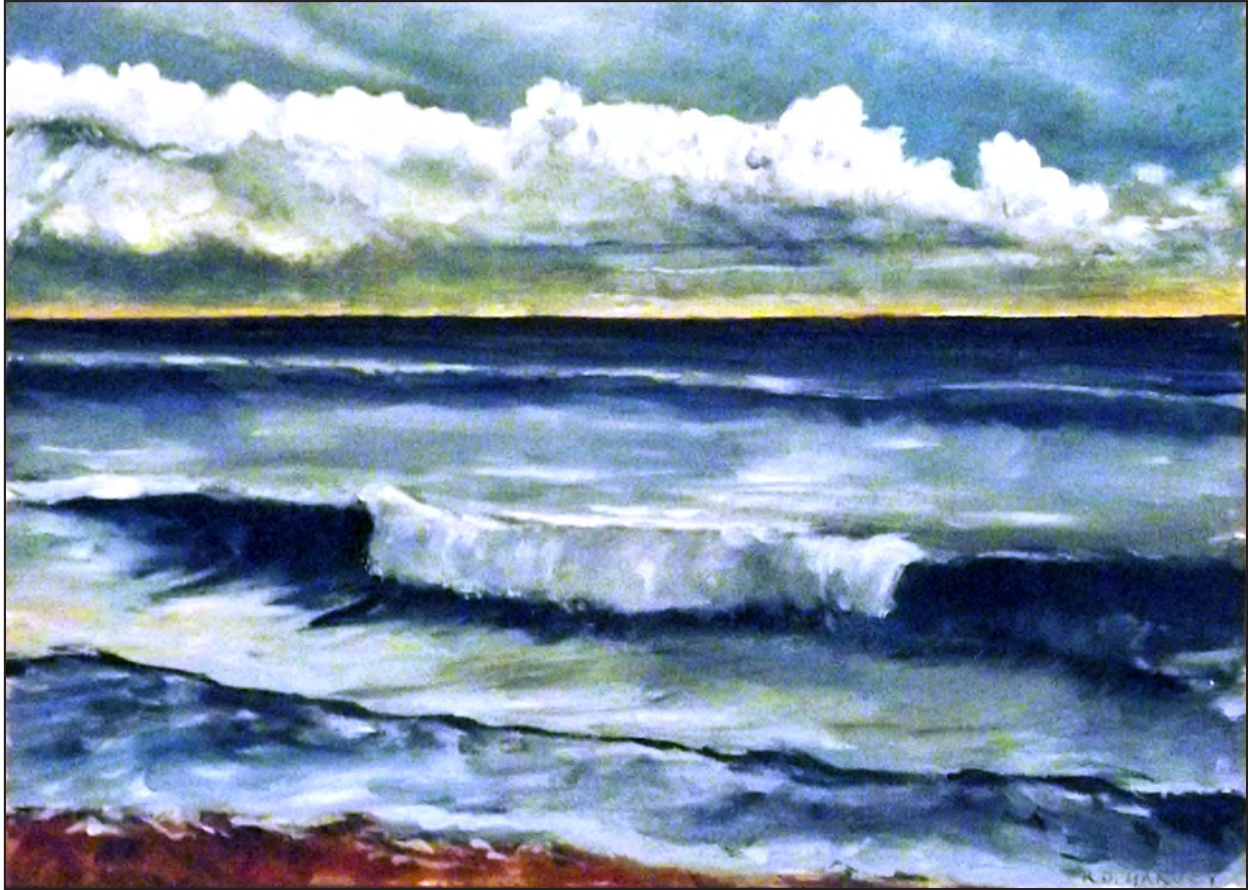

Robert D. Harvey

fine arts

SURF

Description

Painting of a wave breaking on its way to the beach. There is curl to either side of the foam of the break, a retreating wave in front, and a wave gathering force behind the braking wave. The horizon has a faint band of light and is overhung by cumulus clouds.

Specifications

Artist: Robert Harvey

Media: Oil on wood

Inner dimensions: 11.5 x 8

Framed dimensions: 16.75 x 13.5

Price: $400